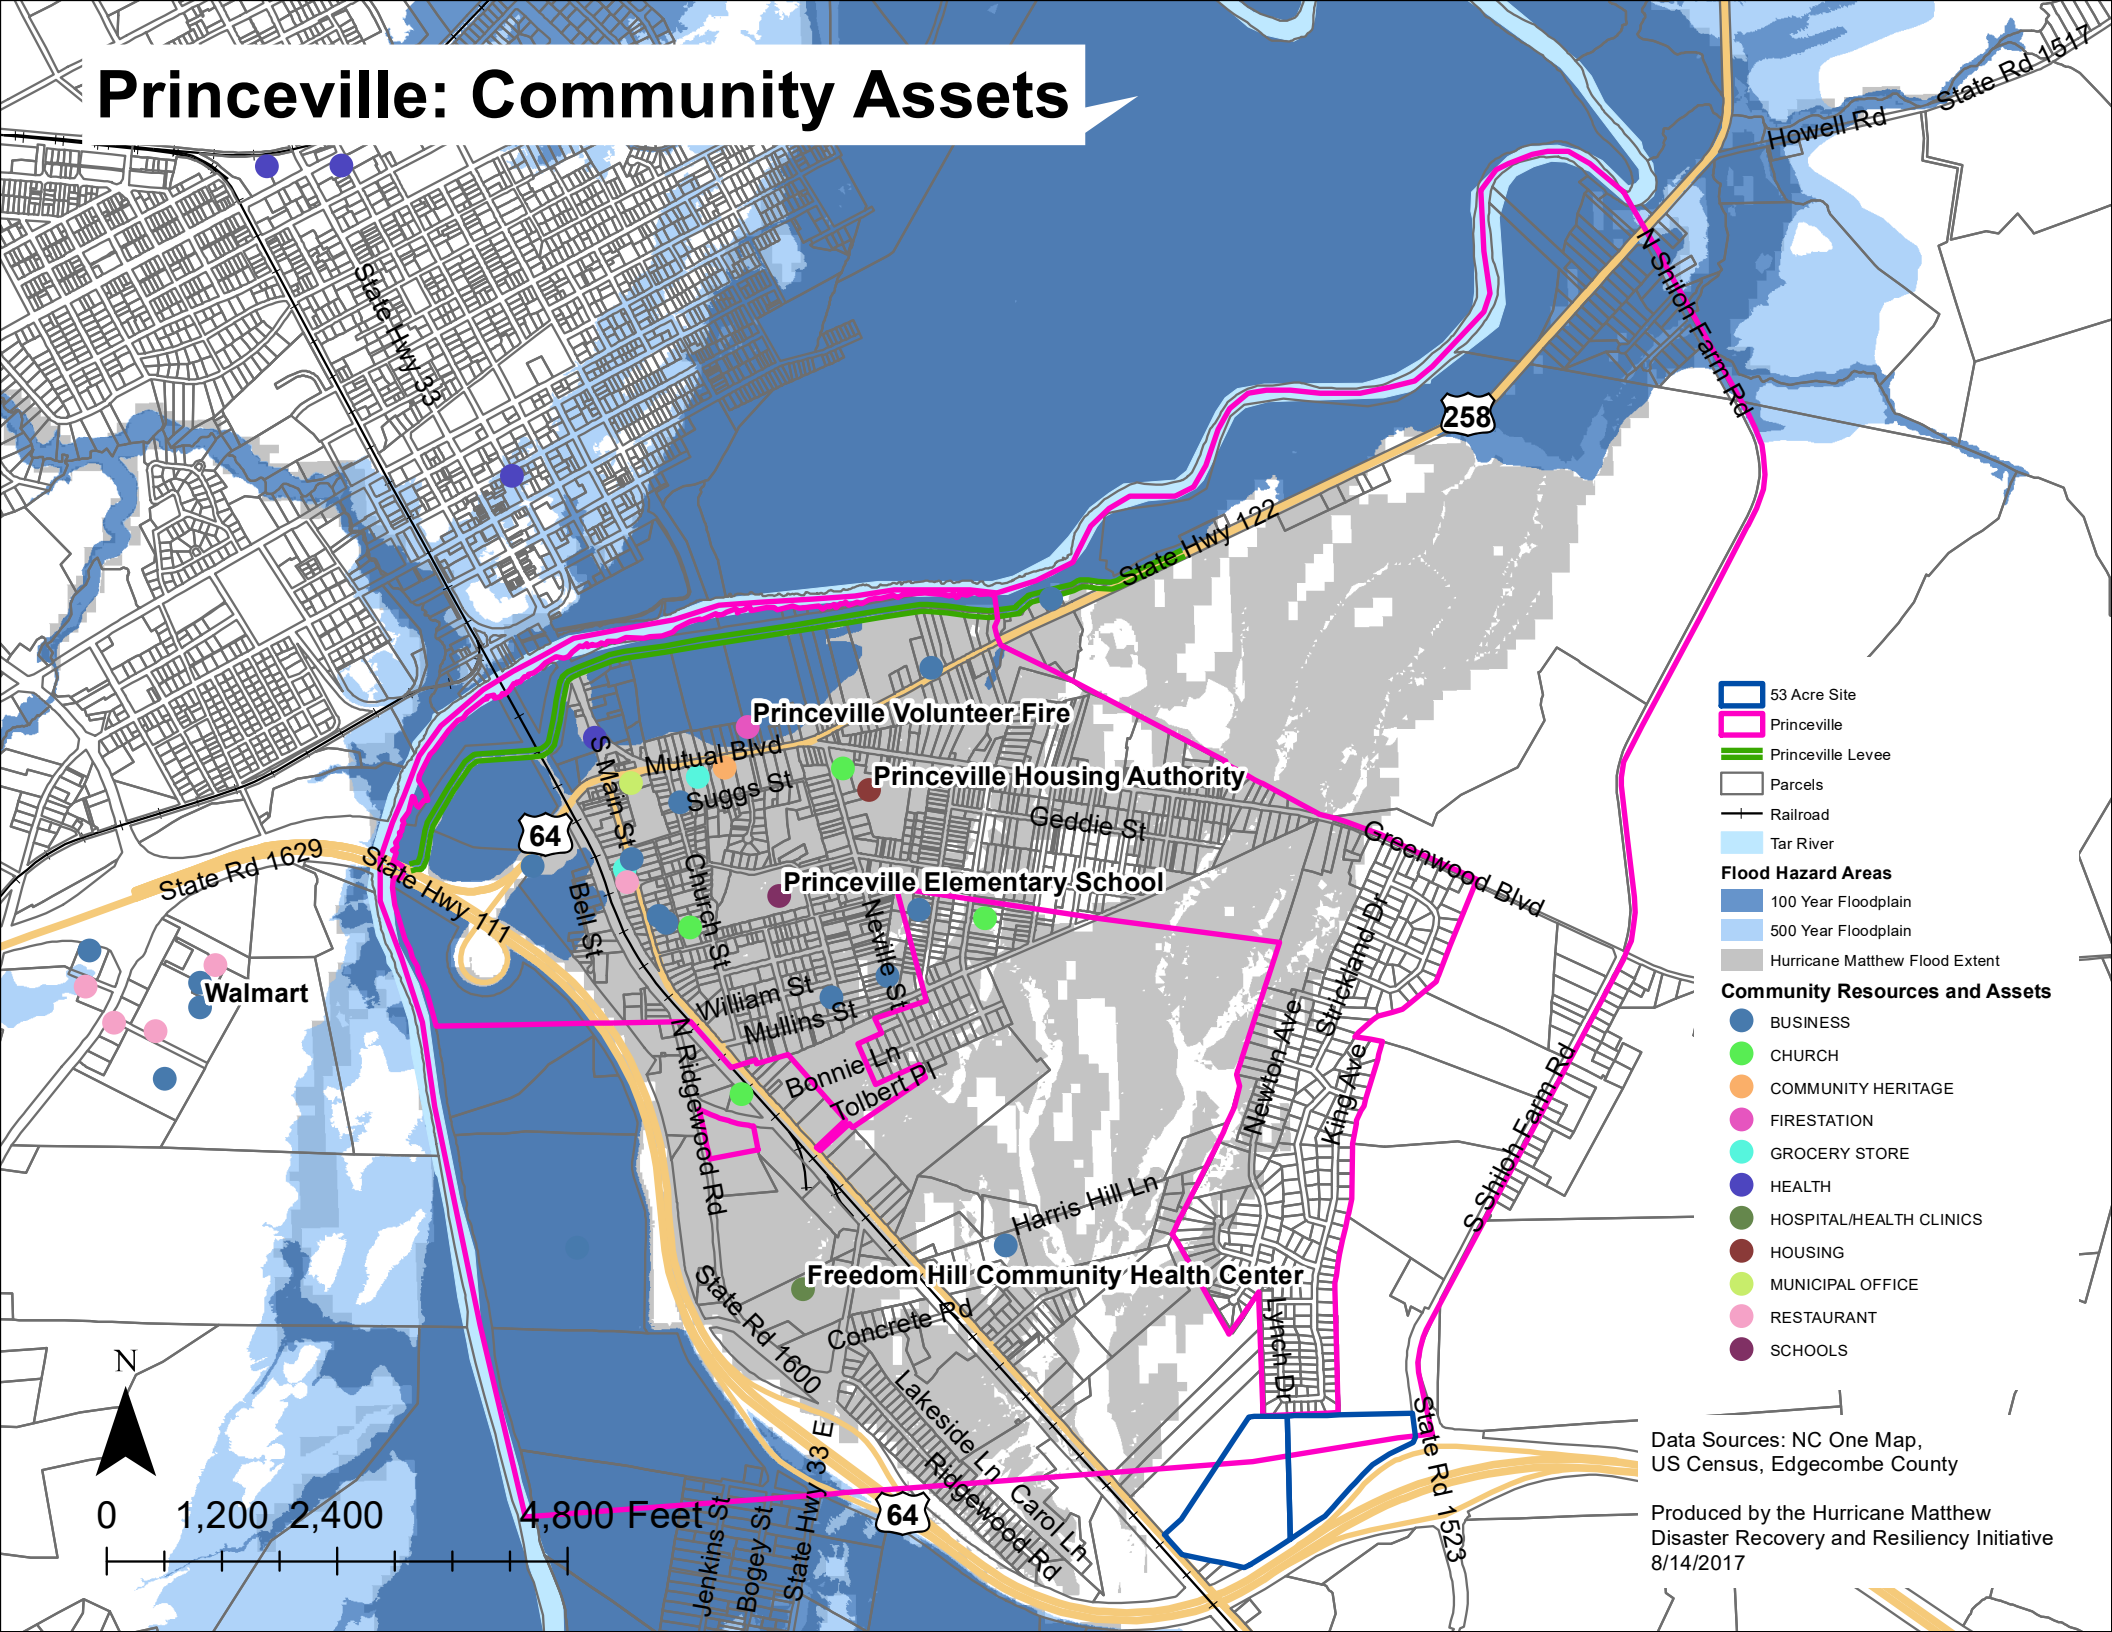

Princeville: Community Assets

- 53 Acre Site
- Princeville
- Princeville Levee
- Parcels
- Railroad
- Tar River
- Flood Hazard Areas**
- 100 Year Floodplain
- 500 Year Floodplain
- Hurricane Matthew Flood Extent
- Community Resources and Assets**
- BUSINESS
- CHURCH
- COMMUNITY HERITAGE
- FIRESTATION
- GROCERY STORE
- HEALTH
- HOSPITAL/HEALTH CLINICS
- HOUSING
- MUNICIPAL OFFICE
- RESTAURANT
- SCHOOLS

Data Sources: NC One Map, US Census, Edgecombe County

Produced by the Hurricane Matthew Disaster Recovery and Resiliency Initiative 8/14/2017